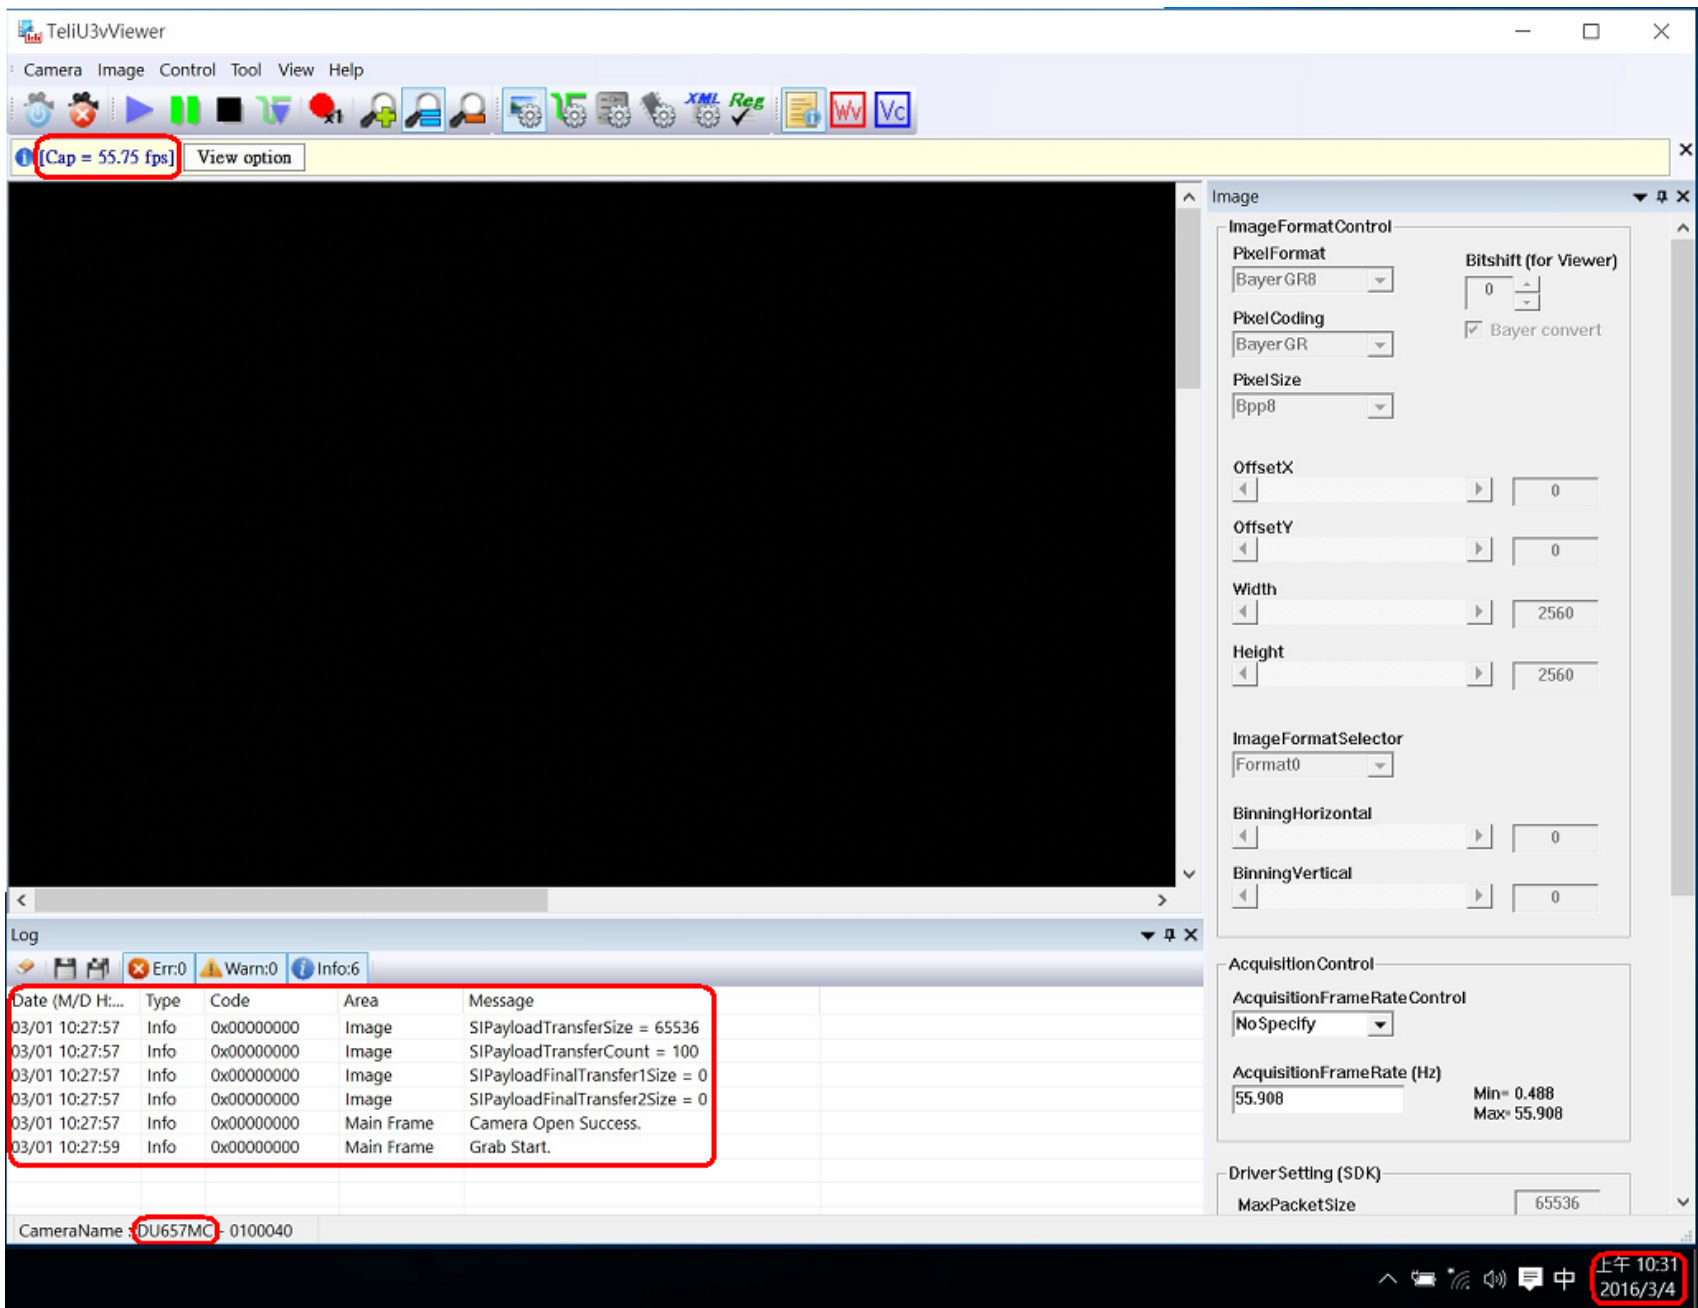

JARGY CO., LTD.

Test Report

Model : CBL-ED302MBCSWB-25m

Ver : 1.0

Date : 2016/3/4

Camera Brand Name : Toshiba Teli

Test Platform

Type	NB		
Model	MAC		
OS	Windows 10 Pro 64-bit		
CPU	Intel Core i7-4770HQ		
HDD	SATA III SSD 256GB		
RAM	DDR3 16GB		
USB 3.0	PCH 2 Ports(Intel Z87 Native)		

Tested Camera : DU657MC

Tested time : 72h

JARGY CO., LTD.

Test Report

Model : CBL-ED302MBCSWB-30m

Ver : 1.0

Date : 2016/3/7

Camera Brand Name : Toshiba Teli