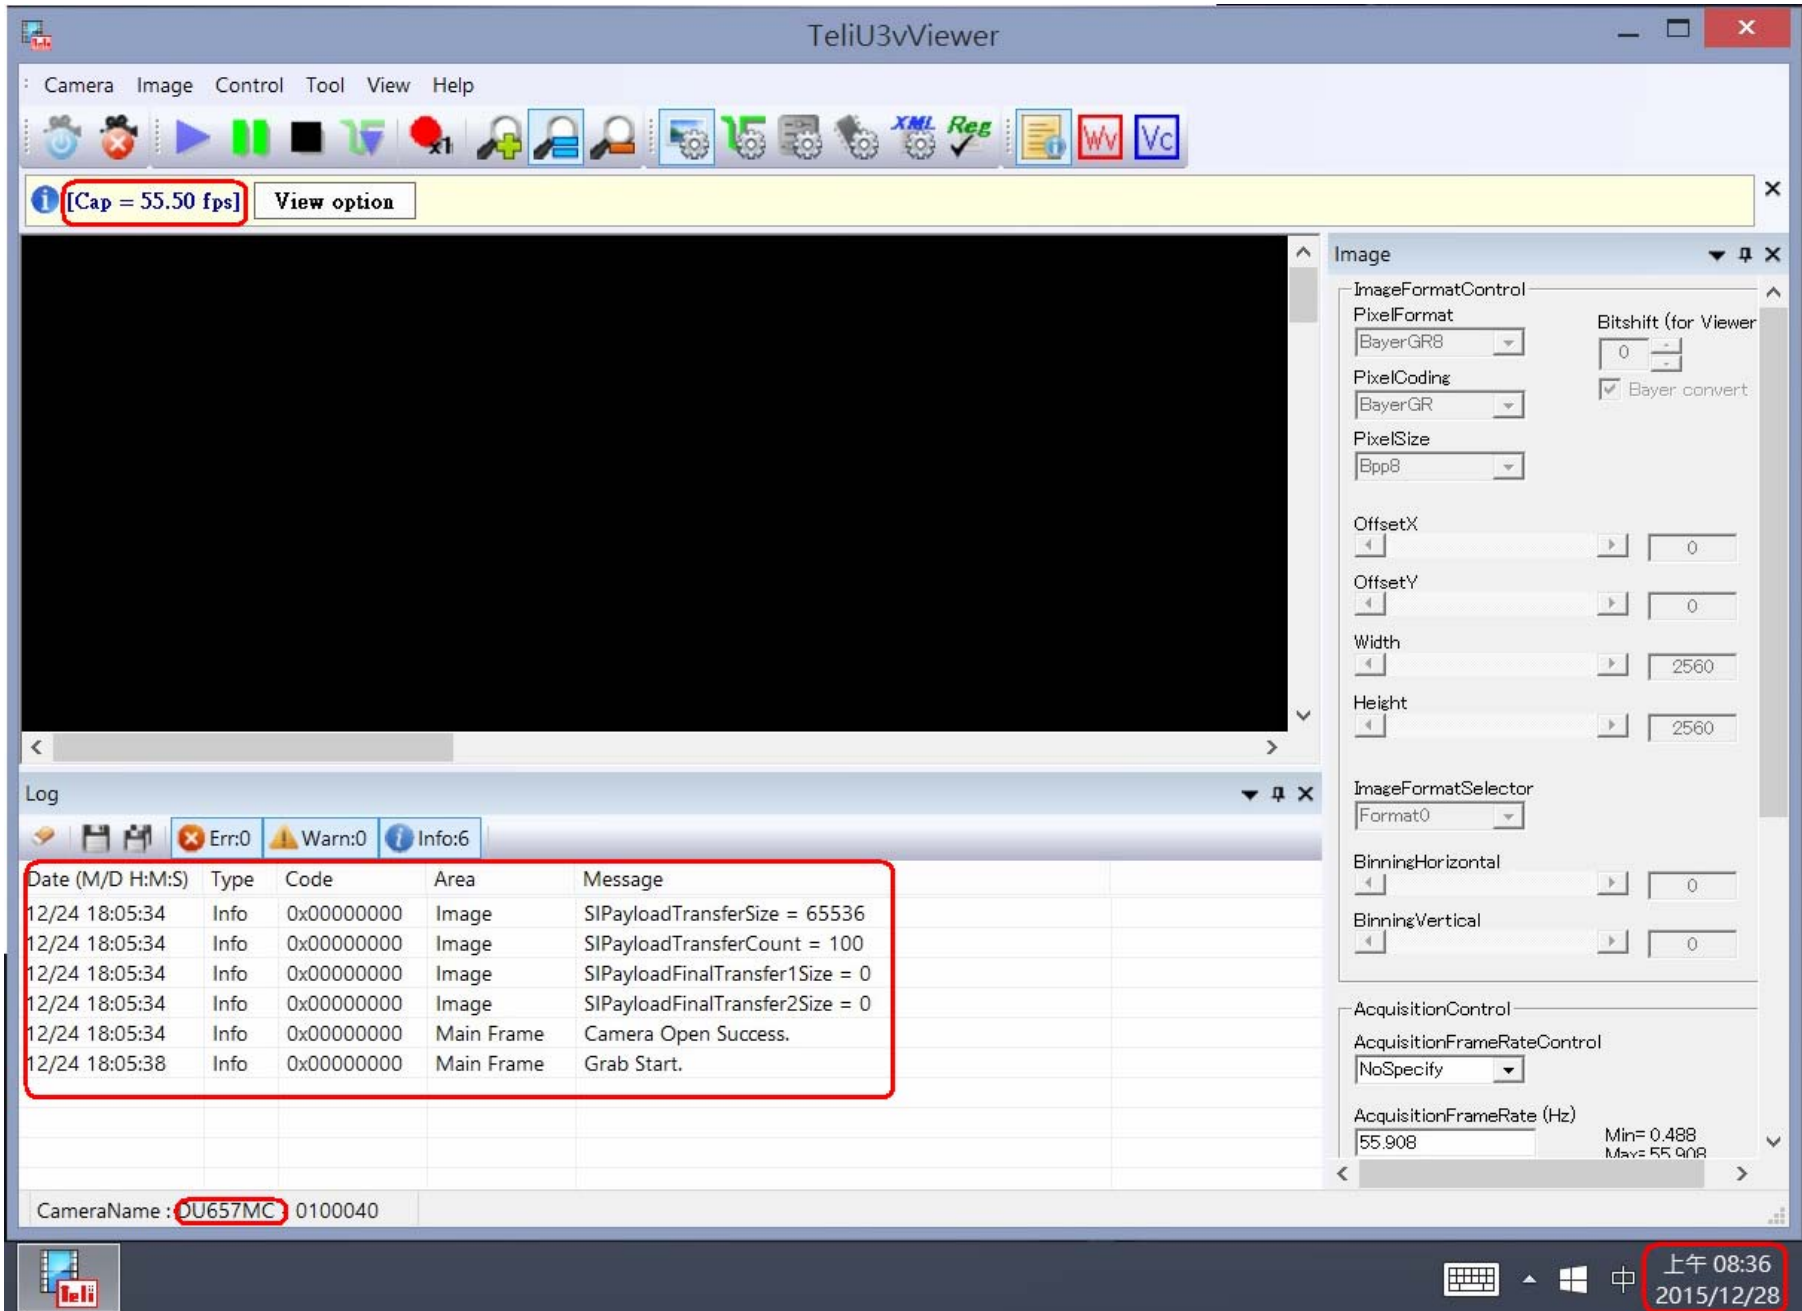

Tested Camera : DU657MC

Tested time : 86h

JARGY CO., LTD.

Test Report

Model : CBL-ED302MBCSWB-15m

Ver : 1.0

Date : 2015/12/31

Camera Brand Name : Toshiba Teli