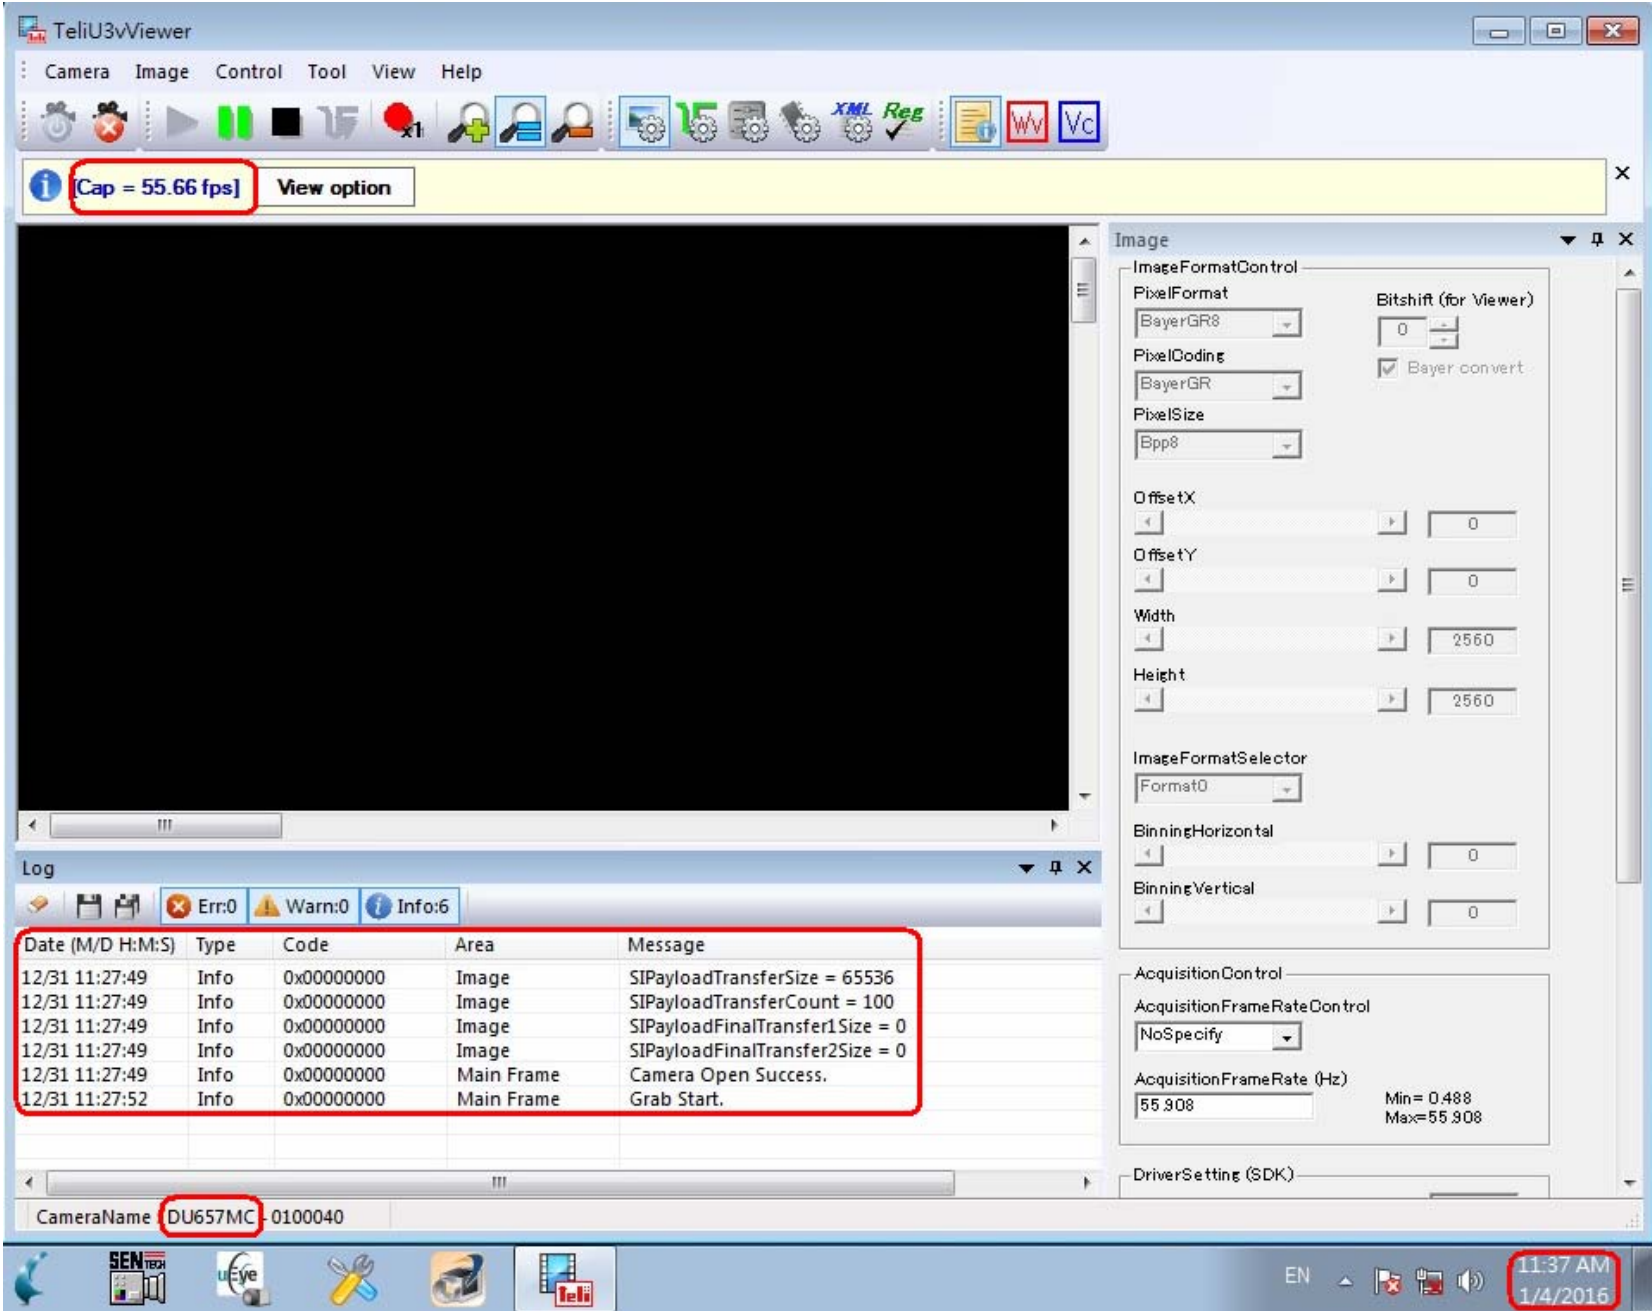

Date (M/D H:M:S)	Type	Code	Area	Message
12/31 11:27:49	Info	0x00000000	Image	SIPayloadTransferSize = 65536
12/31 11:27:49	Info	0x00000000	Image	SIPayloadTransferCount = 100
12/31 11:27:49	Info	0x00000000	Image	SIPayloadFinalTransfer1Size = 0
12/31 11:27:49	Info	0x00000000	Image	SIPayloadFinalTransfer2Size = 0
12/31 11:27:49	Info	0x00000000	Main Frame	Camera Open Success.
12/31 11:27:52	Info	0x00000000	Main Frame	Grab Start.