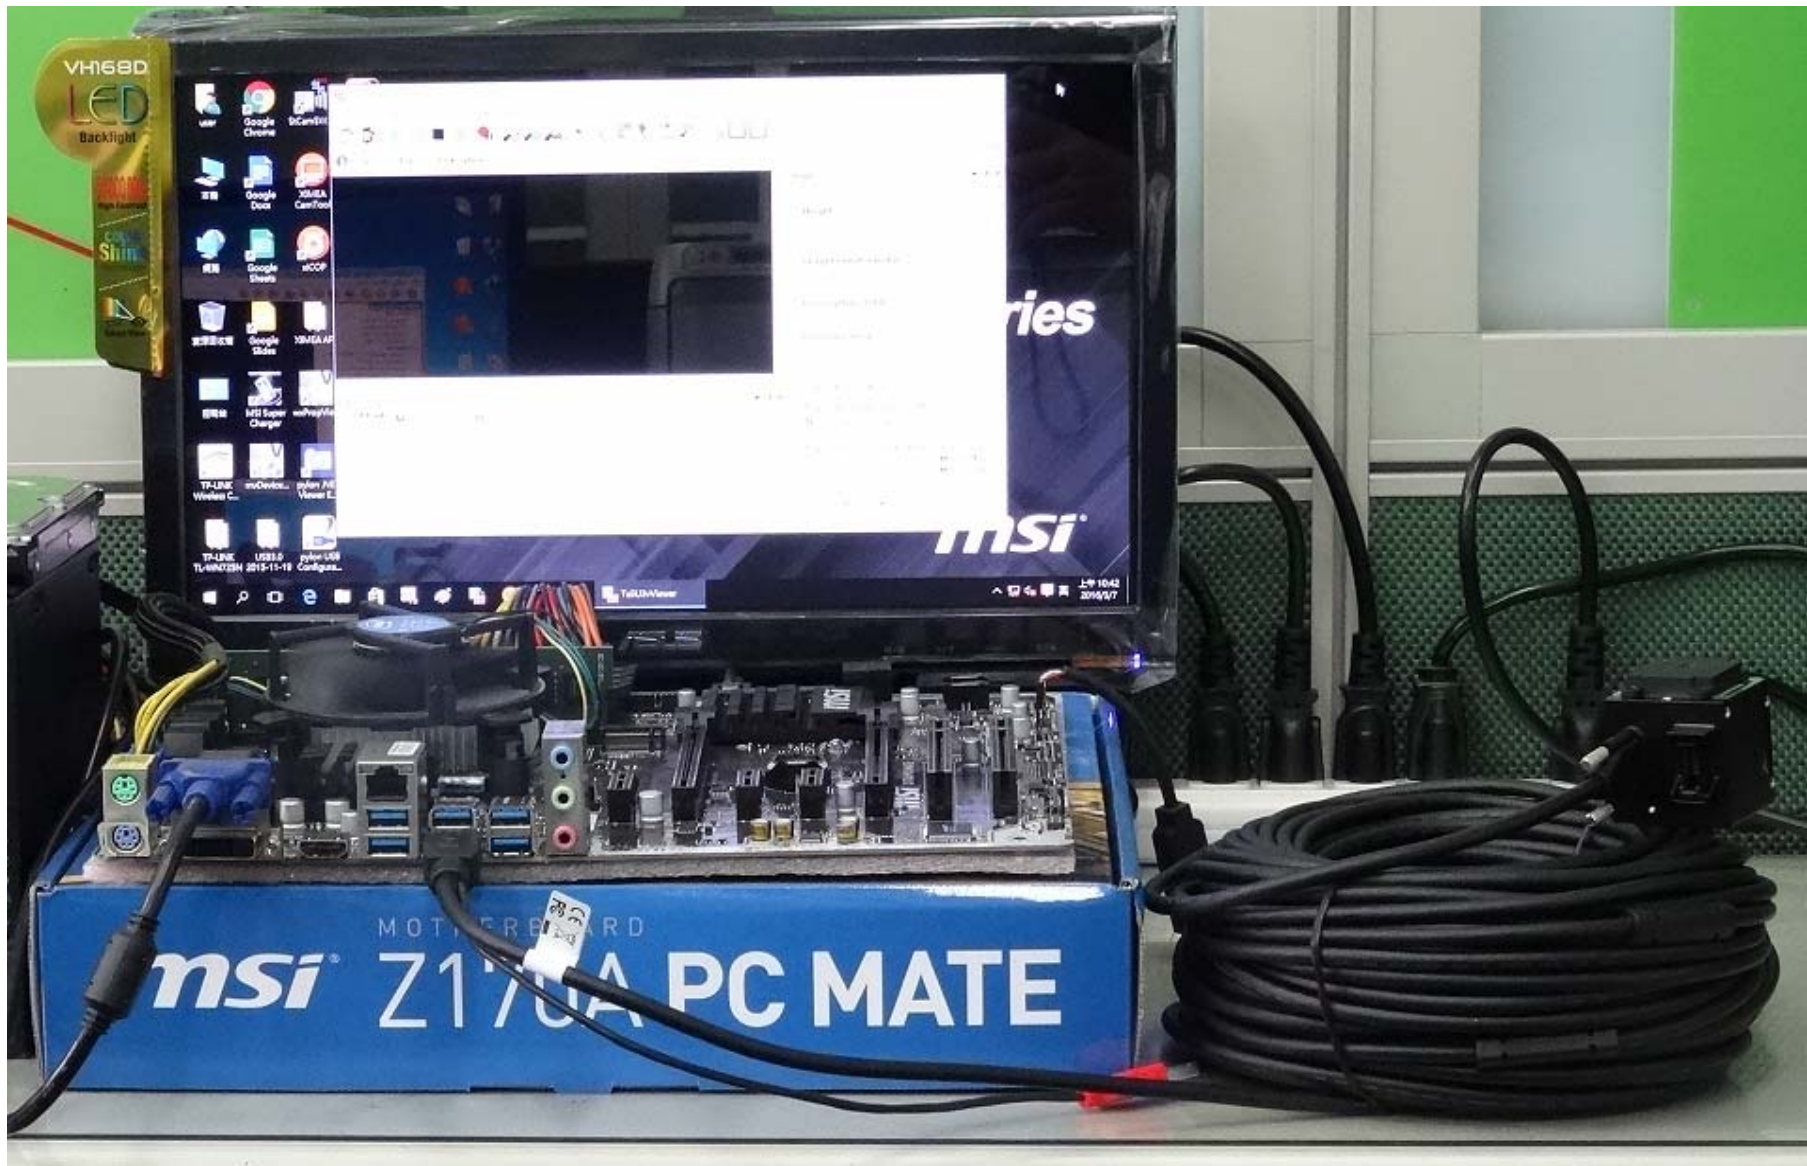

Type	PC		
Model	ASUS Z170 PRO GAMING		
OS	Windows 7 Home Premium 64Bit		
CPU	Intel Core i5-6400		
HDD	SATA III 1TB		
RAM	DDR4 4GB		
USB 3.0	PCH 6 Ports(Intel Z170 Native)		

Tested Camera : DU657MC

Tested time : 96h

JARGY CO., LTD.

Test Report

Model : CBL-ED302MBCSWB-25m

Ver : 1.0

Date : 2016/3/4

Camera Brand Name : Toshiba Teli

Test Platform

Type	NB		
Model	MAC		
OS	Windows 10 Pro 64-bit		
CPU	Intel Core i7-4770HQ		
HDD	SATA III SSD 256GB		
RAM	DDR3 16GB		
USB 3.0	PCH 2 Ports(Intel Z87 Native)		

Tested Camera : DU657MC

Tested time : 72h

JARGY CO., LTD.

Test Report

Model : CBL-ED302MBCSWB-30m

Ver : 1.0

Date : 2016/3/7

Camera Brand Name : Toshiba Teli

Test Platform

Type	NB		
Model	MAC		
OS	Windows 10 Pro 64-bit		
CPU	Intel Core i7-4770HQ		
HDD	SATA III SSD 256GB		
RAM	DDR3 16GB		
USB 3.0	PCH 2 Ports(Intel Z87 Native)		

Tested Camera : DU657MC

Tested time : 72h